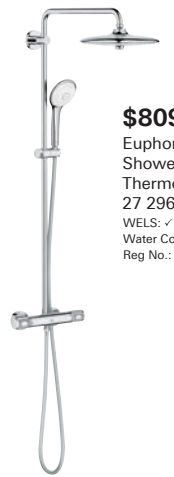

\$2,299

Euphoria 310 Shower System
Thermostatic Shower Mixer
● 26 075 GL0
WELS: ✓✓✓ Excellent
Water Consumption: 5.00 litres/min
Reg No.: SHT-2015/019123

● HARD GRAPHITE (A0) ● COOL SUNRISE (GL) ● WARM SUNSET (DA) ● BRUSHED HARD GRAPHITE (AL) ● BRUSHED WARM SUNSET (DL)

FREE ACCESSORIES SET IN COLOURS, WORTH \$407

● ● ● ● ●

Robe Hook
● 41 039 AL0

Towel Ring
● 41 035 AL0

Toilet Paper Holder without Cover
● 41 068 AL0

SMARTCONTROL SHOWER SYSTEMS

\$1,529 (U.P. \$2,569)

Euphoria SmartControl 310 Shower System
Thermostatic Shower Mixer
26 507 000
WELS: ✓✓✓ Excellent
Water Consumption: 4.90 litres/min
Reg No.: SHT-2019/026091/SLS

Euphoria SmartControl 260 Shower System
Thermostatic Shower Mixer
26 509 000
WELS: ✓✓✓ Excellent
Water Consumption: 4.90 litres/min
Reg No.: SHT-2018/025706/SLS

FREE ACCESSORIES SET 3-IN-1, WORTH \$149

Essentials Accessories Set 3-in-1
40 775 001

THERMOSTATIC SHOWER SYSTEMS

\$919 (U.P. \$1,669)

Euphoria 260 Shower System
Thermostatic Bath Mixer
26 114 002
WELS: ✓✓✓ Excellent
Water Consumption: 4.80 litres/min
Reg No.: SHT-2021/032796/SLS