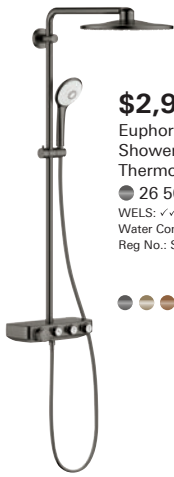

Pure Freude
an Wasser

BASK IN YOUR JOY

GROHE SHOWER SYSTEM PROMOTION

MARCH - MAY
2025

LIMITED TIME OFFER

Purchase selected shower systems below and enjoy complimentary gift worth up to \$407.

SHOWER SYSTEM IN PVD COLOURS

\$2,999

Euphoria SmartControl 310 Shower System
Thermostatic Shower Mixer
● 26 507 A00
WELS: ✓✓✓ Excellent
Water Consumption: 4.90 litres/min
Reg No.: SHT-2019/026091/SLS

\$2,999

Euphoria SmartControl 310 Cube Shower System
Thermostatic Shower Mixer
● 26 508 DL0
WELS: ✓✓✓ Excellent
Water Consumption: 5.00 litres/min
Reg No.: SHT-2019/026548/SLS

\$2,299

Euphoria 310 Shower System
Thermostatic Shower Mixer
● 26 075 GL0
WELS: ✓✓✓ Excellent
Water Consumption: 5.00 litres/min
Reg No.: SHT-2015/019123

● HARD GRAPHITE (A0) ● COOL SUNRISE (GL) ● WARM SUNSET (DA) ● BRUSHED HARD GRAPHITE (AL) ● BRUSHED WARM SUNSET (DL)

FREE ACCESSORIES SET IN COLOURS, WORTH \$407

● ● ● ● ●

Robe Hook
● 41 039 AL0

Towel Ring
● 41 035 AL0

Toilet Paper Holder without Cover
● 41 068 AL0

SMARTCONTROL SHOWER SYSTEMS

\$1,529 (U.P. \$2,569)

Euphoria SmartControl 310 Shower System
Thermostatic Shower Mixer
26 507 000
WELS: ✓✓✓ Excellent
Water Consumption: 4.90 litres/min
Reg No.: SHT-2019/026091/SLS