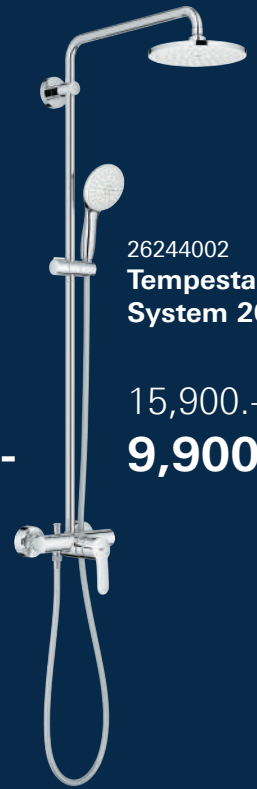

# THE Summer ESSENCE

PREMIUM OFFERS FOR  
A REDEFINED SHOWER EXPERIENCE

EXCLUSIVE  
OFFER

34706000  
**Grohtherm  
SmartControl**

51,900.-  
**39,600.-**

34705000  
**Grohtherm  
SmartControl**

49,900.-  
**34,900.-**

26507000  
**Euphoria  
SmartControl  
System 310**

39,500.-  
**27,900.-**

27296003  
**Euphoria  
System 260**

35,500.-  
**22,900.-**

26244002  
**Tempesta  
System 200**

15,900.-  
**9,900.-**

1 April 2026 - 31 July 2026